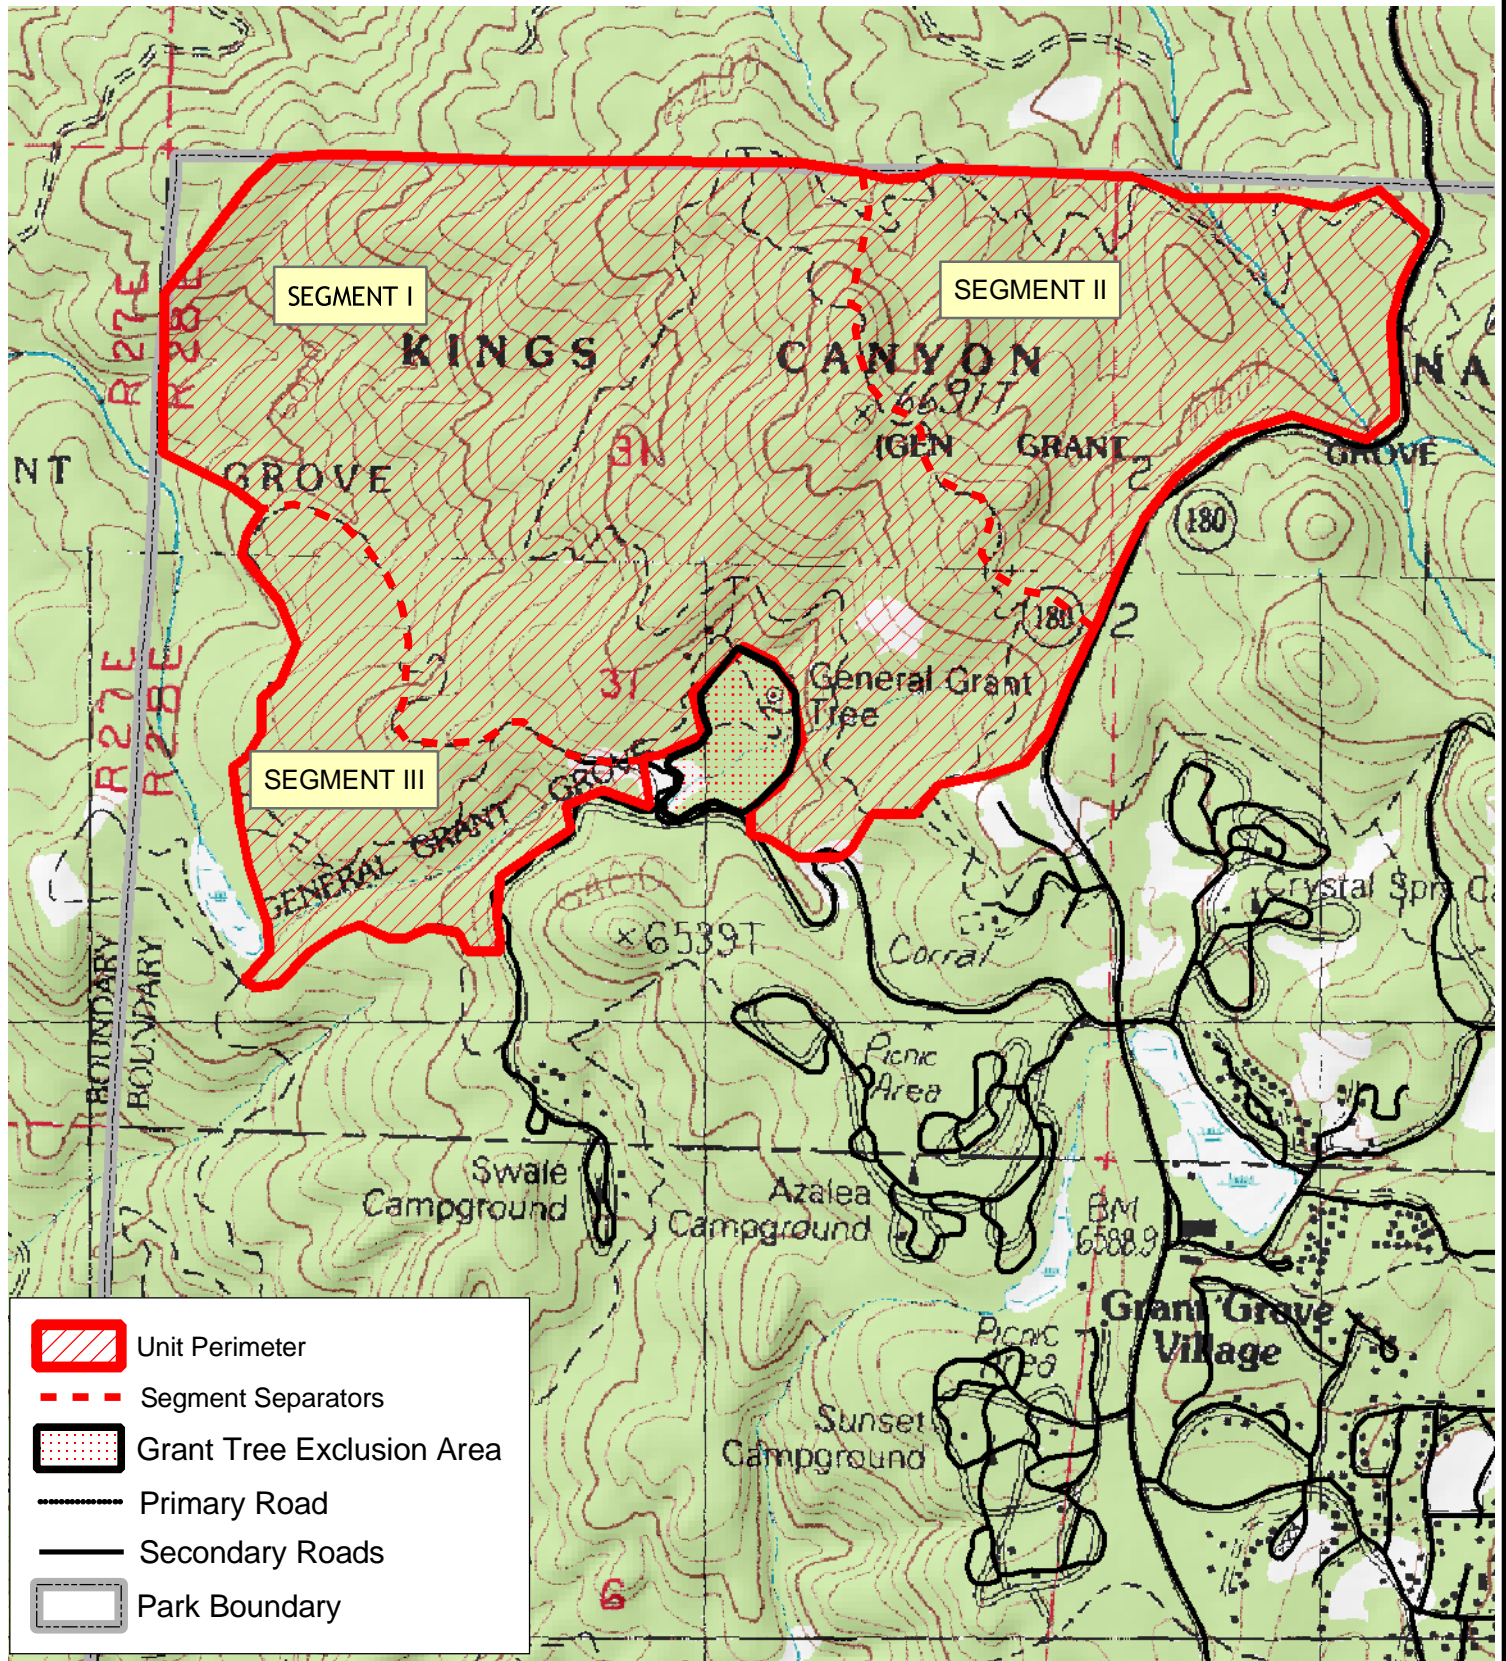

# Grant West Omnibus Burn Unit @ 436 Acres

- Unit Perimeter
- Segment Separators
- Grant Tree Exclusion Area
- Primary Road
- Secondary Roads
- Park Boundary