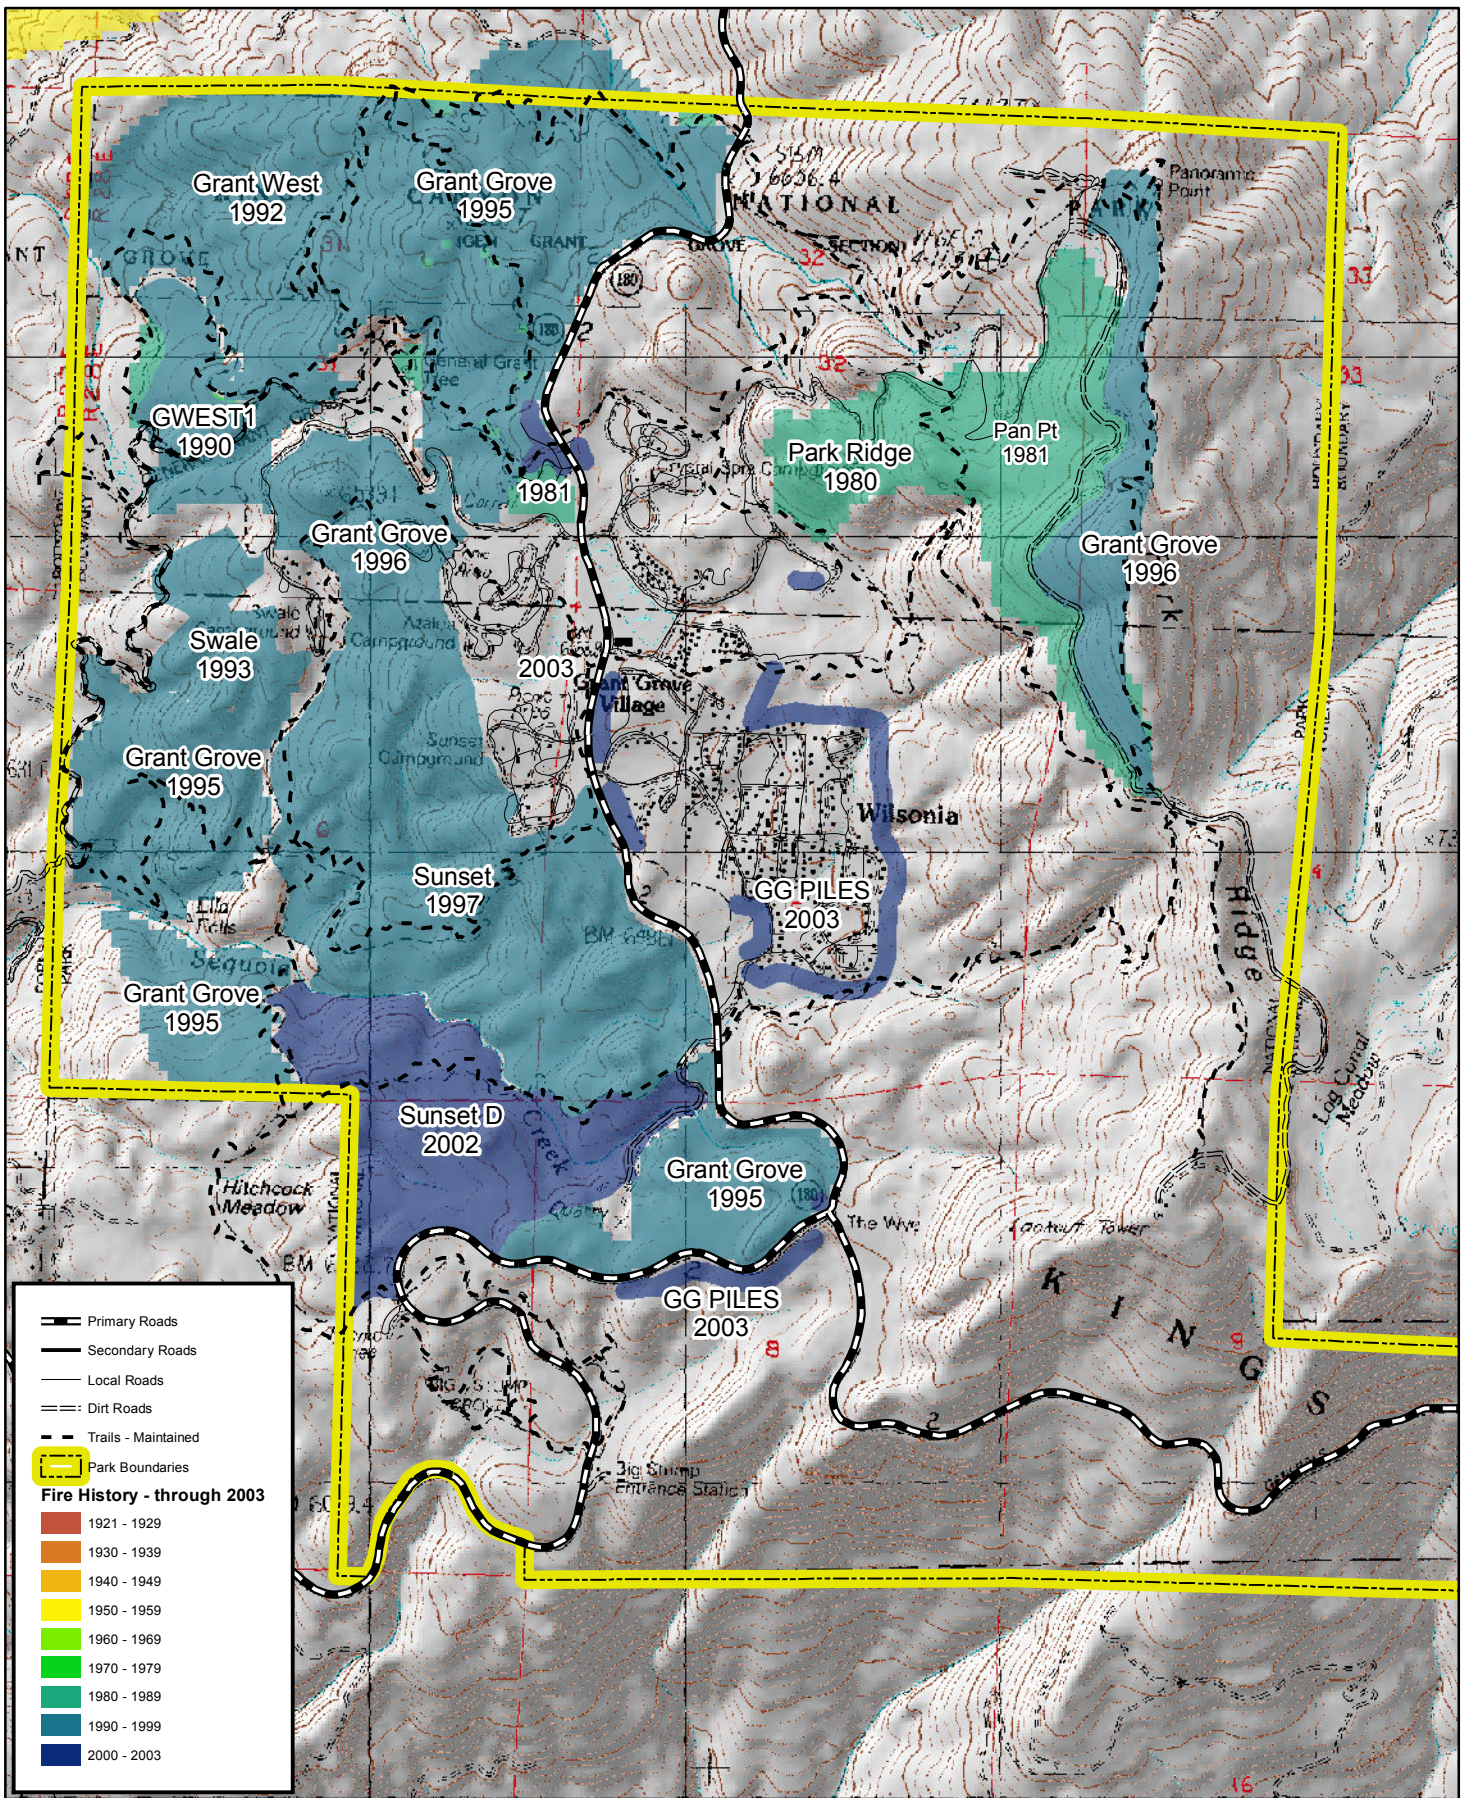

Grant Grove Fire History - through 2003

1:24,000

Map by NPS(kf), 11/23/2018